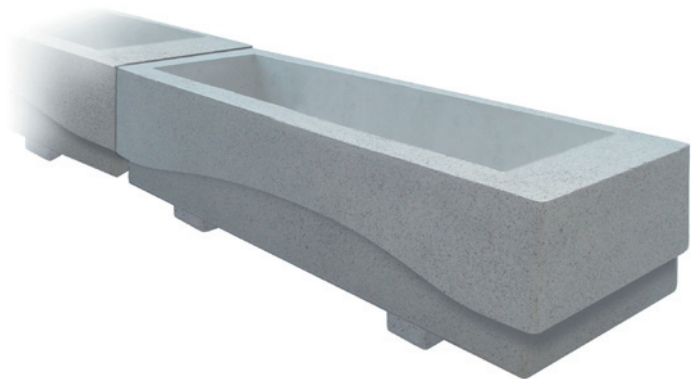

Ona

This is a planter with two different longitudinal faces.

The lineal combination in its different positions gives a wavy aspect with simply adjusting the position of the planter with respect to the following and the previous planter.

The long form of this element, together with its ability to link up with others helps to create a longitudinal delimitation with plants.

© Patented Model

PLANTA

FRENTE

LATERAL

MATERIAL Reinforced concrete
STANDARD COLOUR Grey
TEXTURA Stripped
FINISH Water repellent
APPROX. WEIGHT 375 Kg.
INSTALLATION Base supported
DESIGN Suma Arquitectes