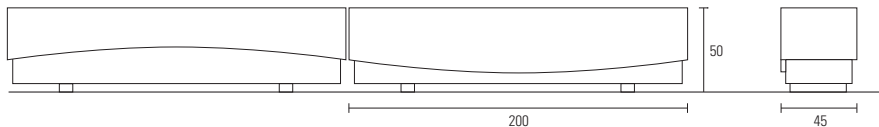

Ona

This is a planter with two different longitudinal faces.

The lineal combination in its different positions gives a wavy aspect with simply adjusting the position of the planter with respect to the following and the previous planter.

The long form of this element, together with its ability to link up with others helps to create a longitudinal delimitation with plants.

© Patented Model

PLANTA

FRENTE

LATERAL

MATERIAL Reinforced concrete
STANDARD COLOUR Grey
TEXTURA Stripped
FINISH Water repellent
APPROX. WEIGHT 375 Kg.
INSTALLATION Base supported
DESIGN Suma Arquitectes