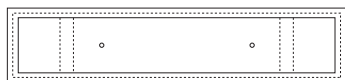

Ona

This is a planter with two different longitudinal faces.

The lineal combination in its different positions gives a wavy aspect with simply adjusting the position of the planter with respect to the following and the previous planter.

The long form of this element, together with its ability to link up with others helps to create a longitudinal delimitation with plants.

© Patented Model

PLANTA

FRENTE

LATERAL

MATERIAL Reinforced concrete
STANDARD COLOUR Grey
TEXTURA Stripped
FINISH Water repellent
APPROX. WEIGHT 375 Kg.
INSTALLATION Base supported
DESIGN Suma Arquitectes