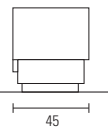

Ona

This is a planter with two different longitudinal faces.

The lineal combination in its different positions gives a wavy aspect with simply adjusting the position of the planter with respect to the following and the previous planter.

The long form of this element, together with its ability to link up with others helps to create a longitudinal delimitation with plants.

© Patented Model

PLANTA

FRENTE

LATERAL

MATERIAL Reinforced concrete
STANDARD COLOUR Grey
TEXTURA Stripped
FINISH Water repellent
APPROX. WEIGHT 375 Kg.
INSTALLATION Base supported
DESIGN Suma Arquitectes