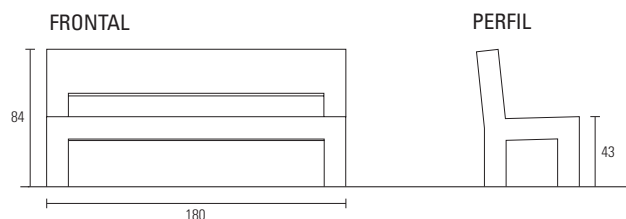

# Triplex

Bench with back support, which accompanies the Simplex and Simplex<8 seats, on which its design is based.

Several combinations can be made by placing the bench together with these seats for individual or group use. This piece is ideal for group meetings.

© Patented Model

MATERIAL Reinforced concrete  
STANDARD COLOUR Standard Beige, grey, white  
TEXTURA Stripped, plain  
FINISH Water repellent  
APPROX. WEIGHT 430 Kg.  
INSTALLATION Root fixing  
DESIGN Suma Arquitectos