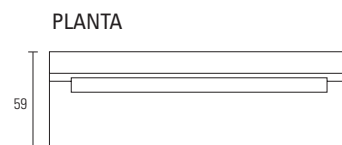

# Triplex

Bench with back support, which accompanies the Simplex and Simplex<8 seats, on which its design is based.

Several combinations can be made by placing the bench together with these seats for individual or group use. This piece is ideal for group meetings.

© Patented Model

MATERIAL Reinforced concrete  
STANDARD COLOUR Standard Beige, grey, white  
TEXTURA Stripped, plain  
FINISH Water repellent  
APPROX. WEIGHT 430 Kg.  
INSTALLATION Root fixing  
DESIGN Suma Arquitectos